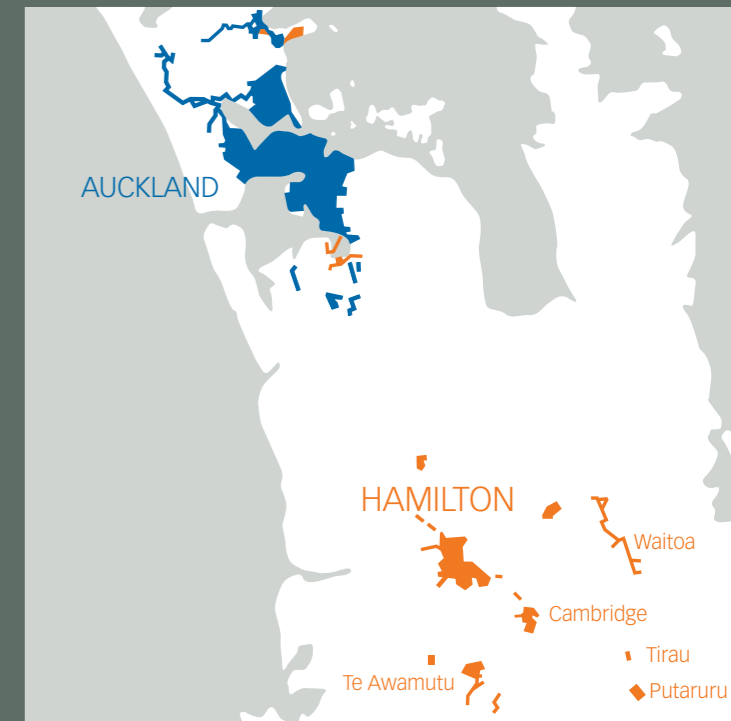

# Vector gas networks

Vector's natural gas networks are throughout the North Island. To find out if there's gas in your street, call:

**Auckland Network 0800 42 75 48** ●

**Rest of North Island 0800 22 22 60** ●

WHANGAREI | WARKWORTH

AUCKLAND | HAMILTON

TAURANGA | ROTORUA | WHAKATANE | TAUPO | GISBORNE (insert)

LOWER NORTH ISLAND