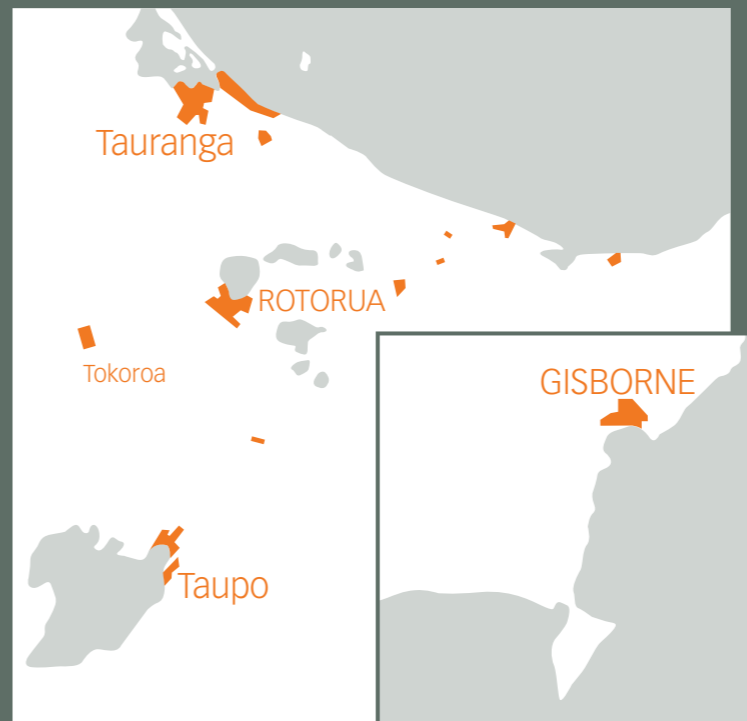

# Vector gas networks

Vector's natural gas networks are throughout the North Island. To find out if there's gas in your street, call:

**Auckland Network 0800 42 75 48** ●

**Rest of North Island 0800 22 22 60** ●

WHANGAREI | WARKWORTH

AUCKLAND | HAMILTON

TAURANGA | ROTORUA | WHAKATANE | TAUPO | GISBORNE (insert)

LOWER NORTH ISLAND