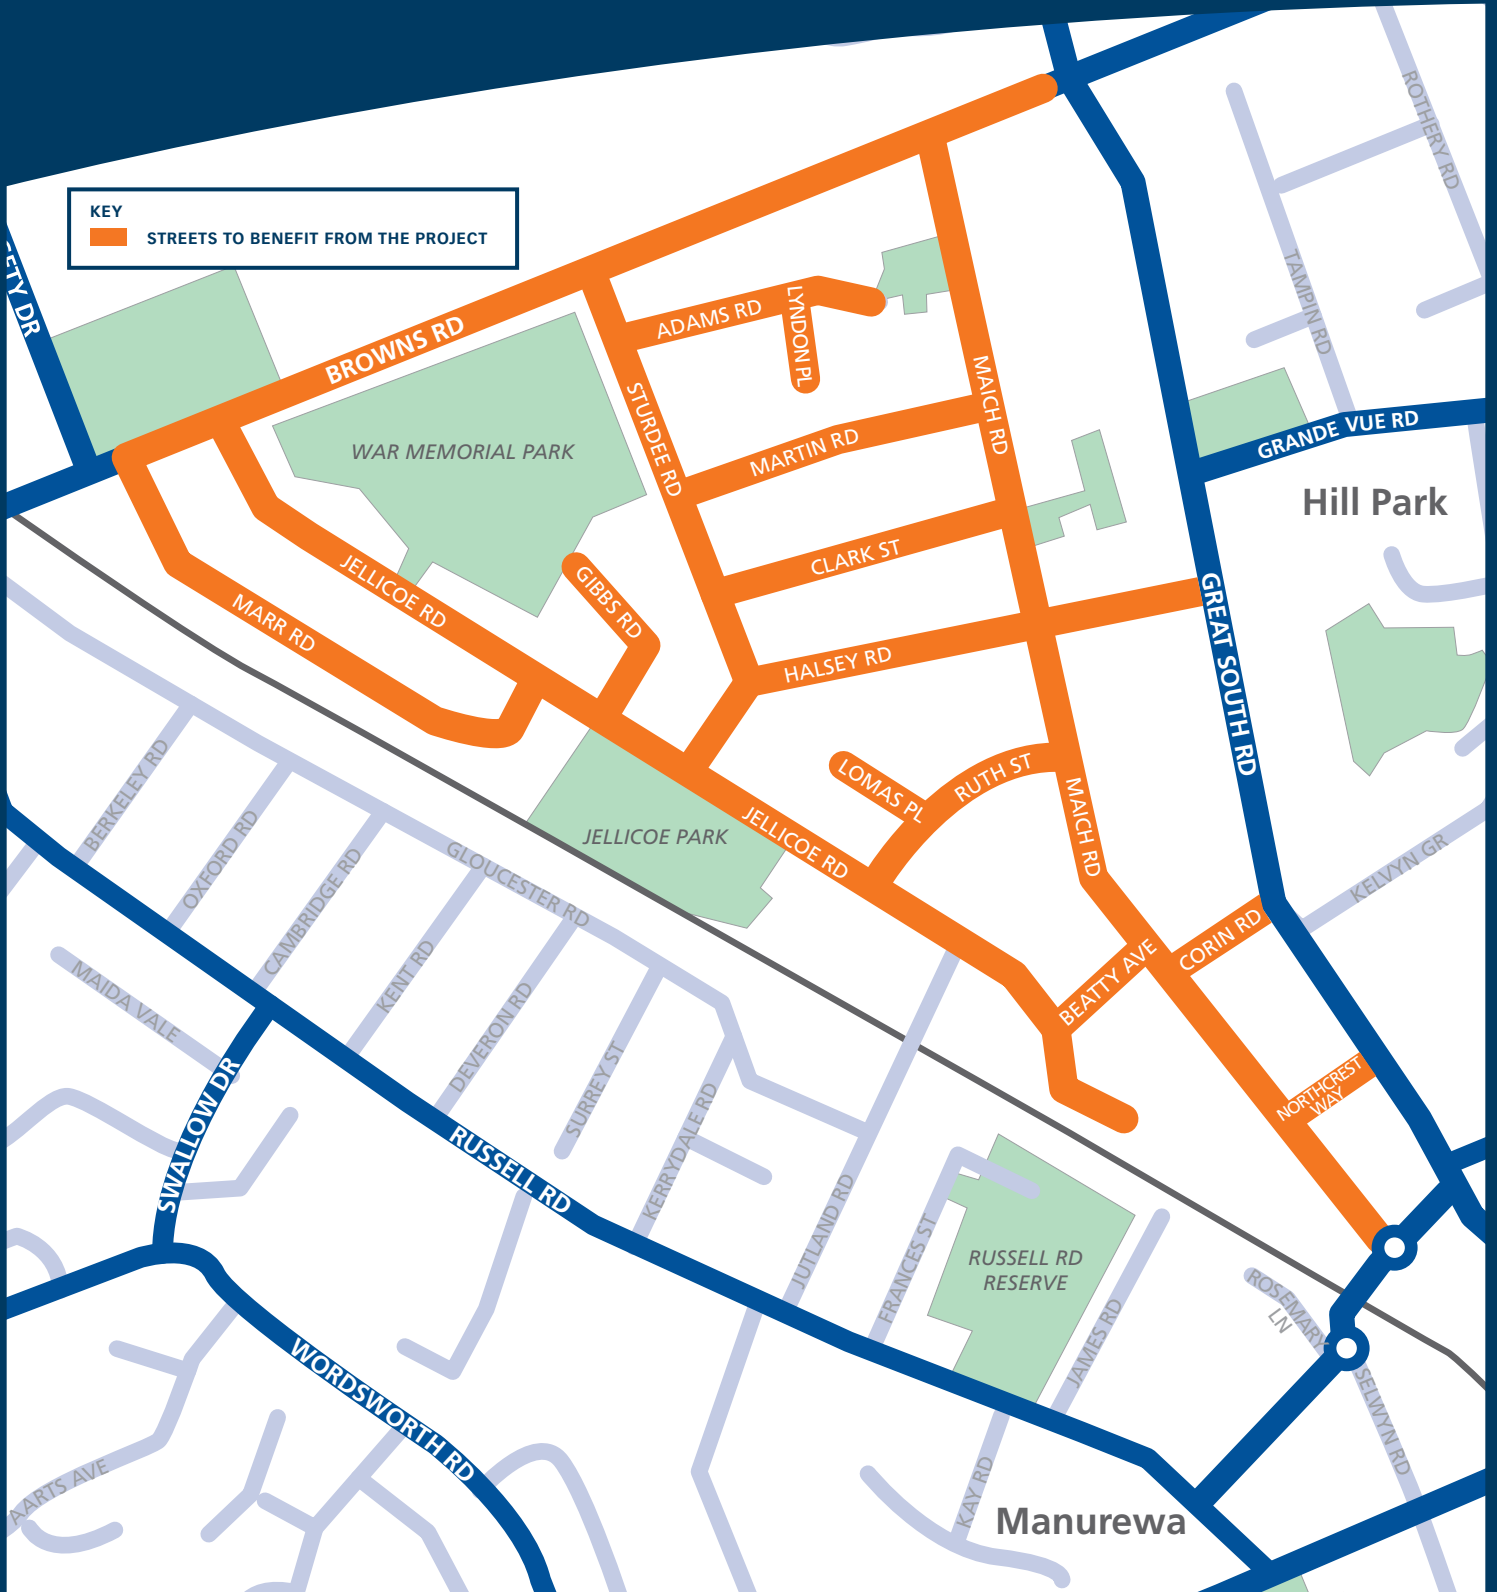

Manurewa project map

For more information contact Vector:

Auckland Energy Consumer Trust

 **0800 GO UNDERGROUND**
(0800 468 633)

 **www.vector.co.nz**

Vector

A partnership with:

 **Chorus**
A Telecom New Zealand Business

 **Te Kaunihera o MANUKAU**
City Council